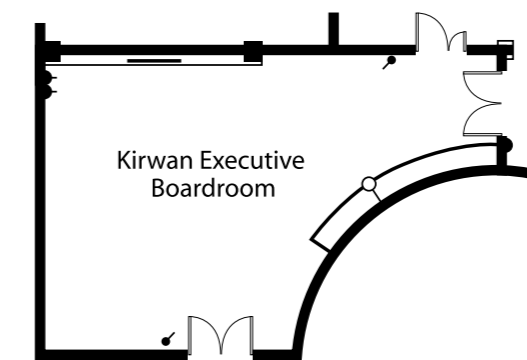

Room	Dimensions	Sq. Metre	Capacity Boardroom	Capacity Classroom	Capacity Theatre	Capacity U-Shape	Capacity Buffet Style	Doors	Floor
Kirwan	6m x 9.93m	59.58m²	12	n/a	n/a	n/a	n/a	5ft x 7ft	1st
Darcy 1	12m x 6.6m	79.2m²	25	25	50	24	30	5ft x 7ft	2nd
Darcy 2	12m x 7.6m	91.2m²	30	30	60	26	40	5ft x 7ft	2nd
Darcy Suite	24m x 14.2m	340.80m²	55	80	130	45	100	5ft x 7ft	2nd
Blake 1	12m x 6.6m	79.2m²	25	25	50	24	30	5ft x 7ft	3rd
Blake 2	12m x 7.6m	91.2m²	30	30	60	26	40	5ft x 7ft	3rd
Blake Suite	24m x 14.2m	340.80m²	55	80	130	45	100	5ft x 7ft	3rd