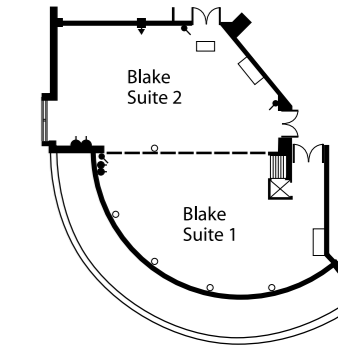

Room	Dimensions	Sq. Metre	Capacity Boardroom	Capacity Classroom	Capacity Theatre	Capacity U-Shape	Capacity Buffet Style	Doors	Floor
Kirwan	6m x 9.93m	59.58m <sup>2</sup>	12	n/a	n/a	n/a	n/a	5ft x 7ft	1 <sup>st</sup>
Darcy 1	12m x 6.6m	79.2m <sup>2</sup>	25	25	50	24	30	5ft x 7ft	2 <sup>nd</sup>
Darcy 2	12m x 7.6m	91.2m <sup>2</sup>	30	30	60	26	40	5ft x 7ft	2 <sup>nd</sup>
Darcy Suite	24m x 14.2m	340.80m <sup>2</sup>	55	80	130	45	100	5ft x 7ft	2 <sup>nd</sup>
Blake 1	12m x 6.6m	79.2m <sup>2</sup>	25	25	50	24	30	5ft x 7ft	3 <sup>rd</sup>
Blake 2	12m x 7.6m	91.2m <sup>2</sup>	30	30	60	26	40	5ft x 7ft	3 <sup>rd</sup>
Blake Suite	24m x 14.2m	340.80m <sup>2</sup>	55	80	130	45	100	5ft x 7ft	3 <sup>rd</sup>