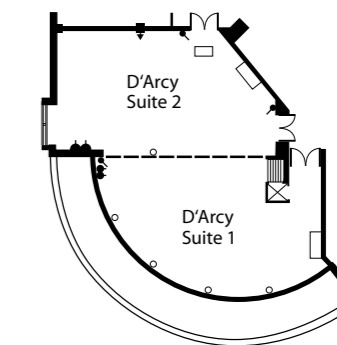

Room	Dimensions	Sq. Metre	Capacity Boardroom	Capacity Classroom	Capacity Theatre	Capacity U-Shape	Capacity Buffet Style	Doors	Floor
Kirwan	6m x 9.93m	59.58m <sup>2</sup>	12	n/a	n/a	n/a	n/a	5ft x 7ft	1 <sup>st</sup>
Darcy 1	12m x 6.6m	79.2m <sup>2</sup>	25	25	50	24	30	5ft x 7ft	2 <sup>nd</sup>
Darcy 2	12m x 7.6m	91.2m <sup>2</sup>	30	30	60	26	40	5ft x 7ft	2 <sup>nd</sup>
Darcy Suite	24m x 14.2m	340.80m <sup>2</sup>	55	80	130	45	100	5ft x 7ft	2 <sup>nd</sup>
Blake 1	12m x 6.6m	79.2m <sup>2</sup>	25	25	50	24	30	5ft x 7ft	3 <sup>rd</sup>
Blake 2	12m x 7.6m	91.2m <sup>2</sup>	30	30	60	26	40	5ft x 7ft	3 <sup>rd</sup>
Blake Suite	24m x 14.2m	340.80m <sup>2</sup>	55	80	130	45	100	5ft x 7ft	3 <sup>rd</sup>